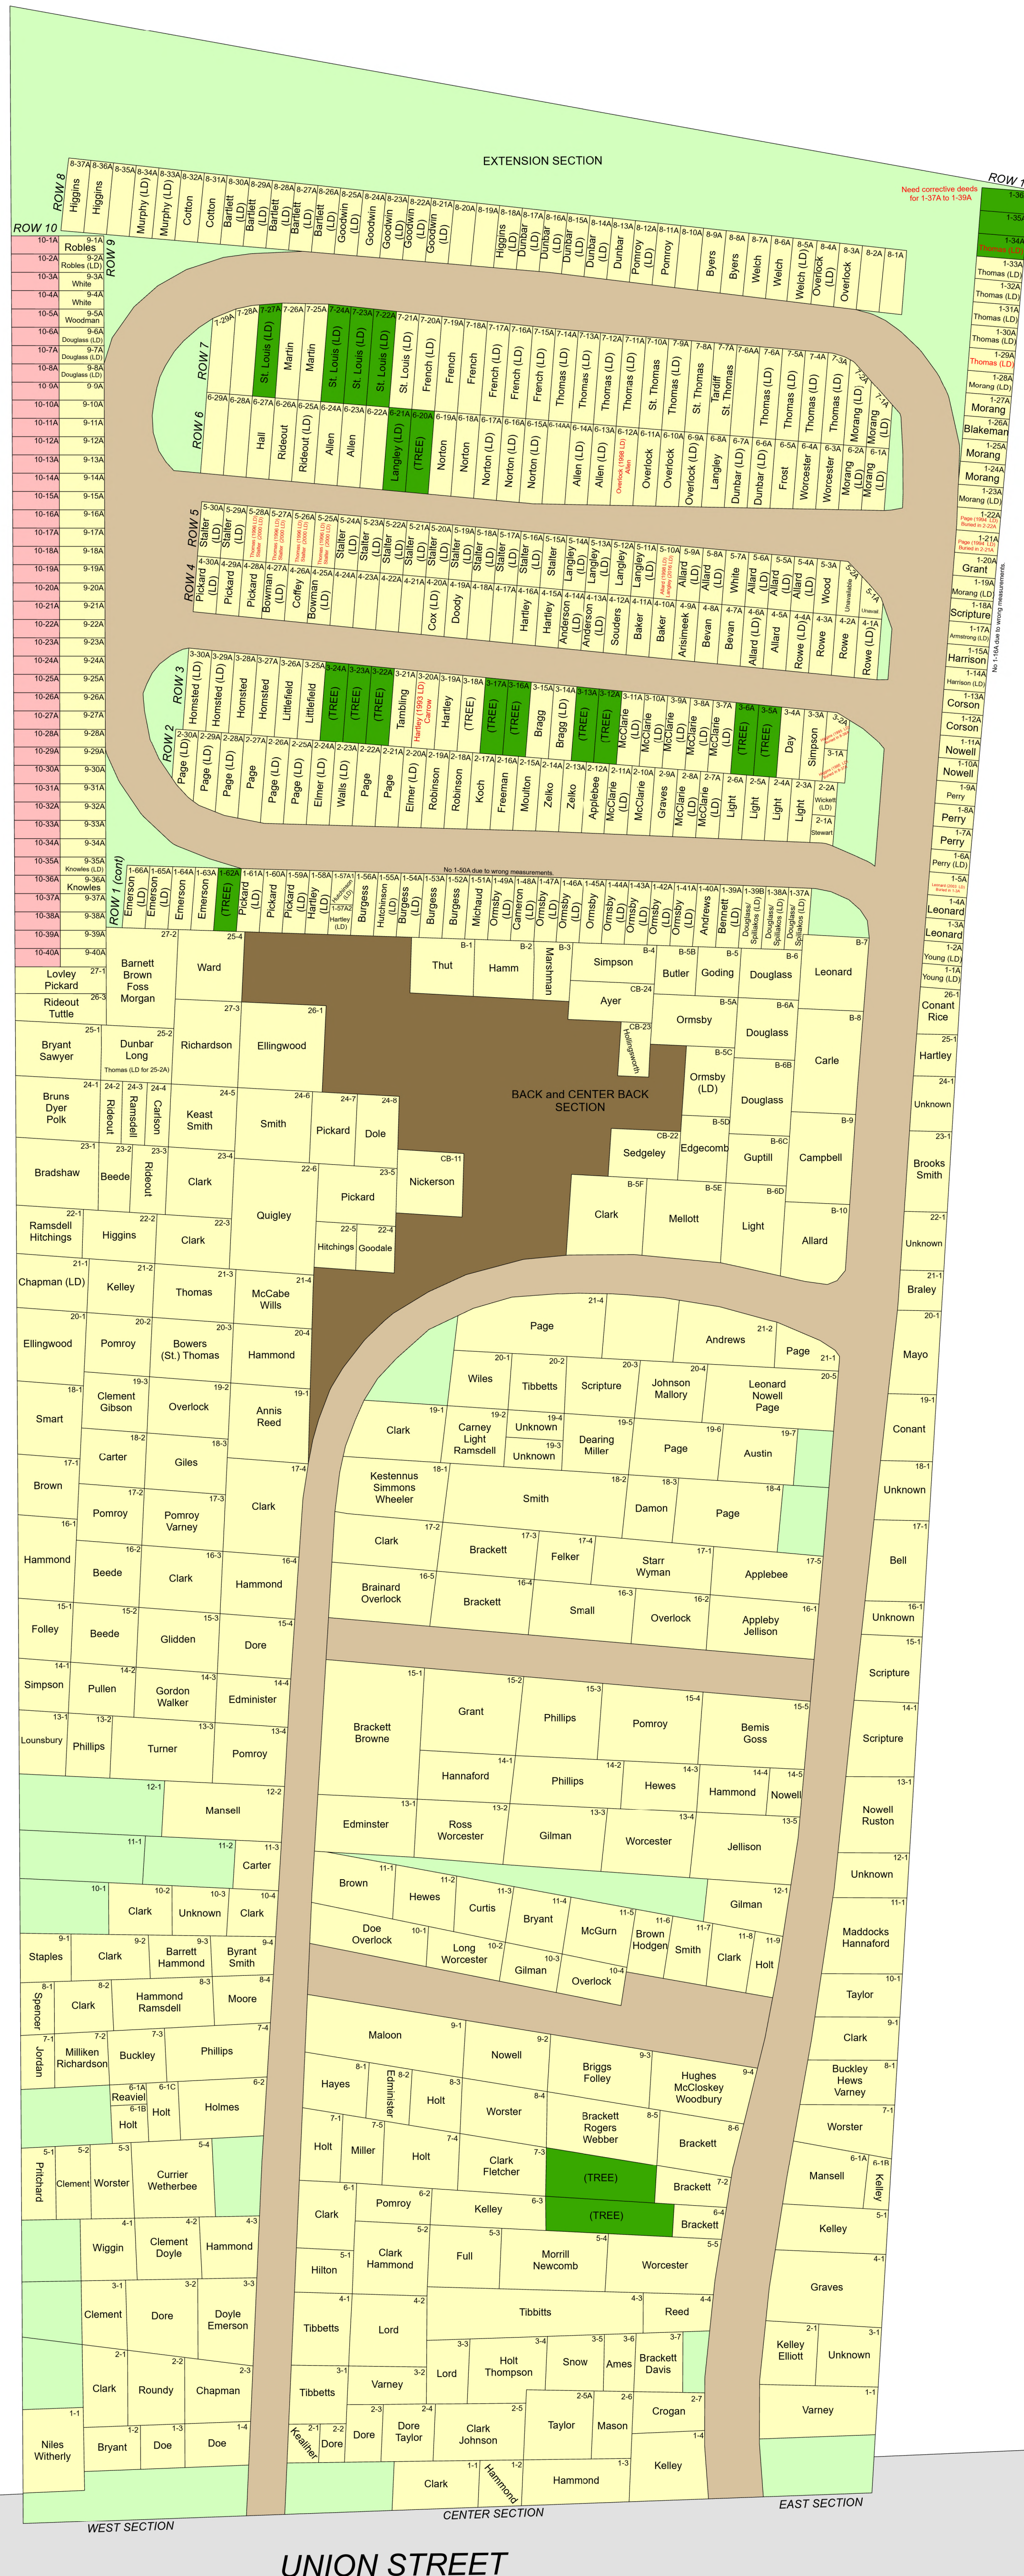

PLEASANT HILL CEMETERY

HERMON, MAINE

Source: Town of Hermon and J. W. Sewall Co.
Prepared by the Town of Hermon GIS Office
Map revised: September, 2024

Lots depicted on this map are not drawn to exact lot size, but rather is a representation of where the lot is located. Some lot numbers may be out of sequence in order to match the deed.